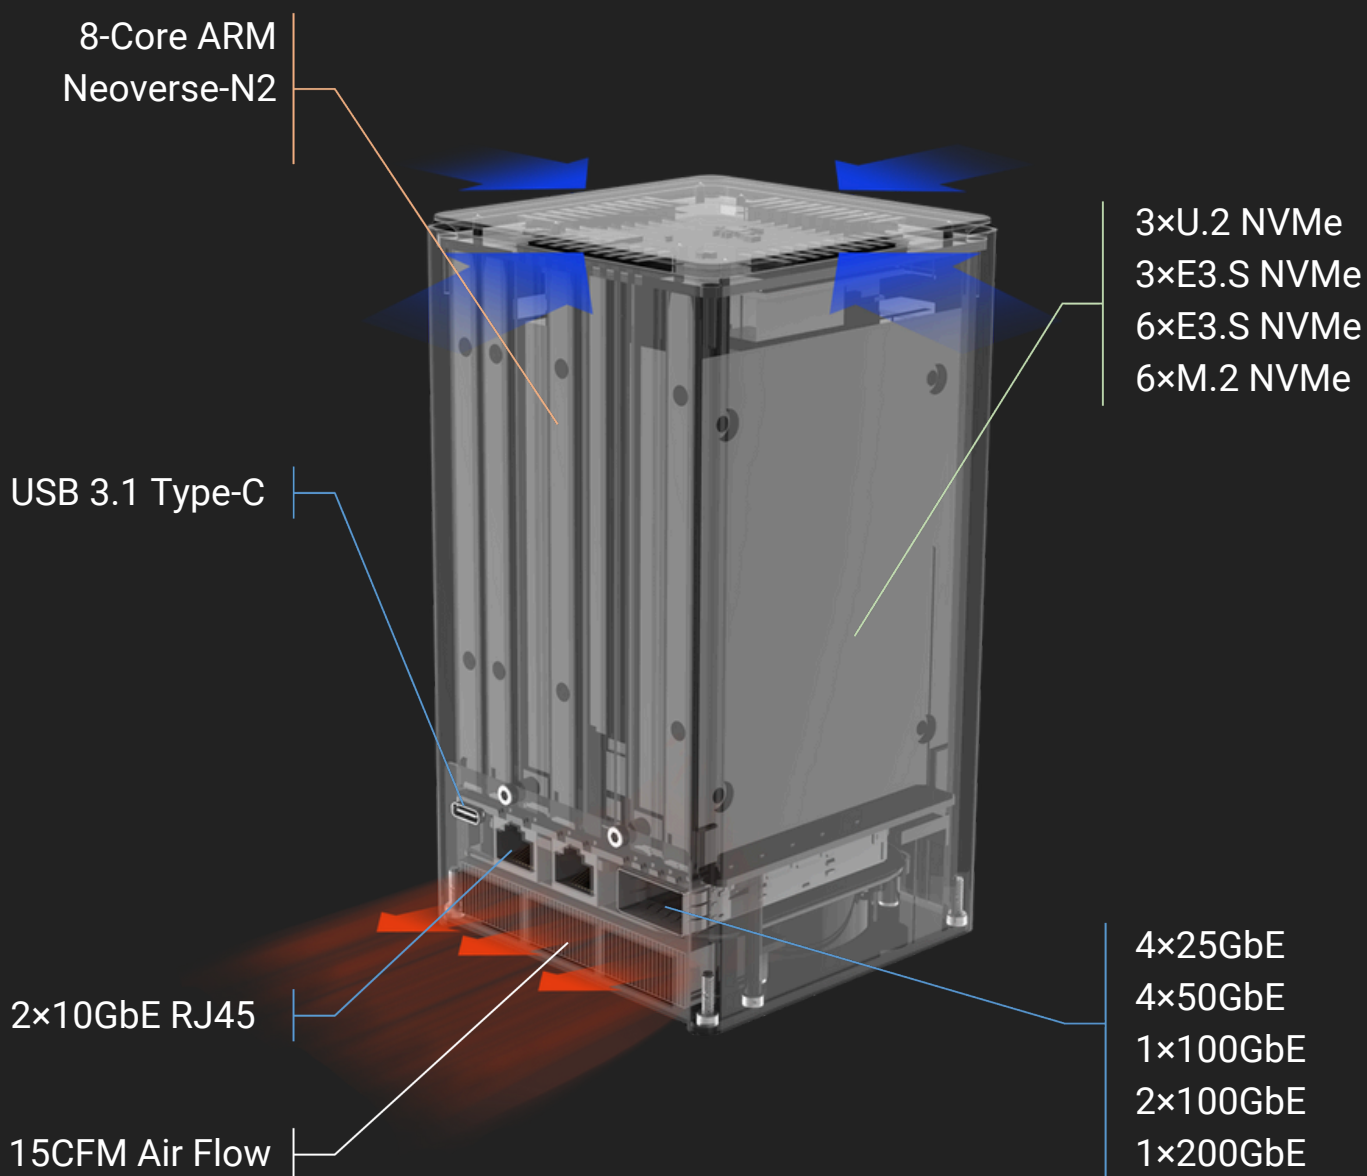

High Performance Storage, Compute, and Transmission System