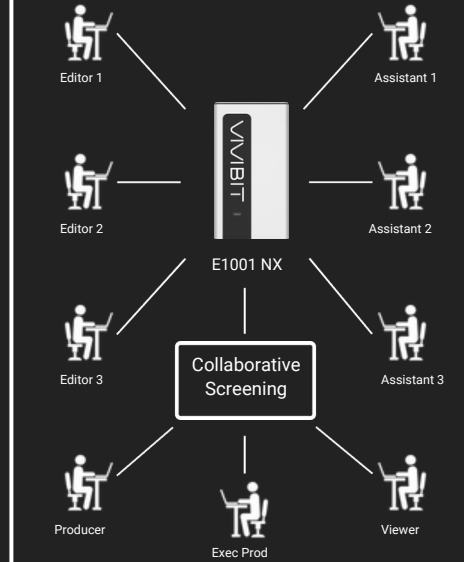

Your Private Data Infrastructure

Local LLM

Integrated training and inference

Scalable

Cloud Native Architecture

Collaboration

8-Core ARM
Cortex-A78AE

1×10GbE RJ45
+
1×1GbE RJ45